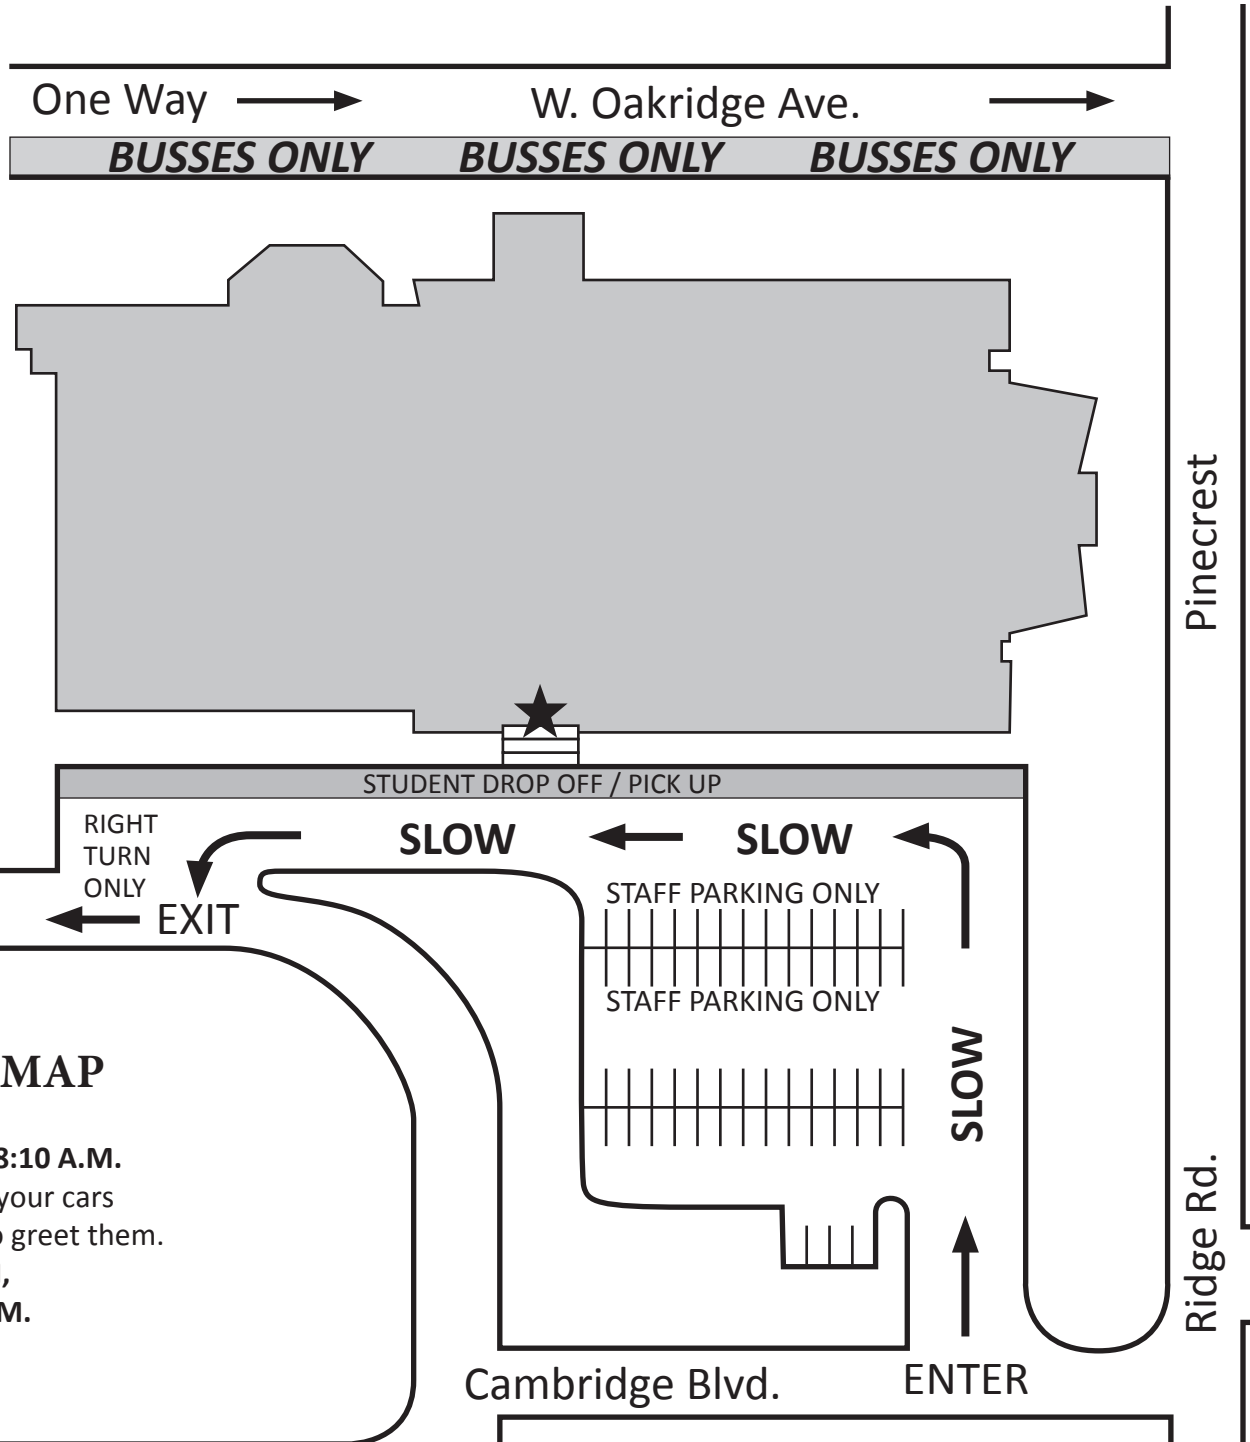

FERNDALE
LOWER
 ELEMENTARY

Grades K-2

2610 Pinecrest
 Ferndale, MI 48220
 248-586-8800

★ = SCHOOL BUILDING ENTRANCE

**STUDENT
 DROP OFF/PICK UP MAP**

Students may enter the building at **8:10 A.M.**
 Please **DO NOT** let students out of your cars
 until school staff are on the sidewalk to greet them.
The first bell is at 8:23 A.M.,
and school begins at 8:28 A.M.

Oxford Blvd.